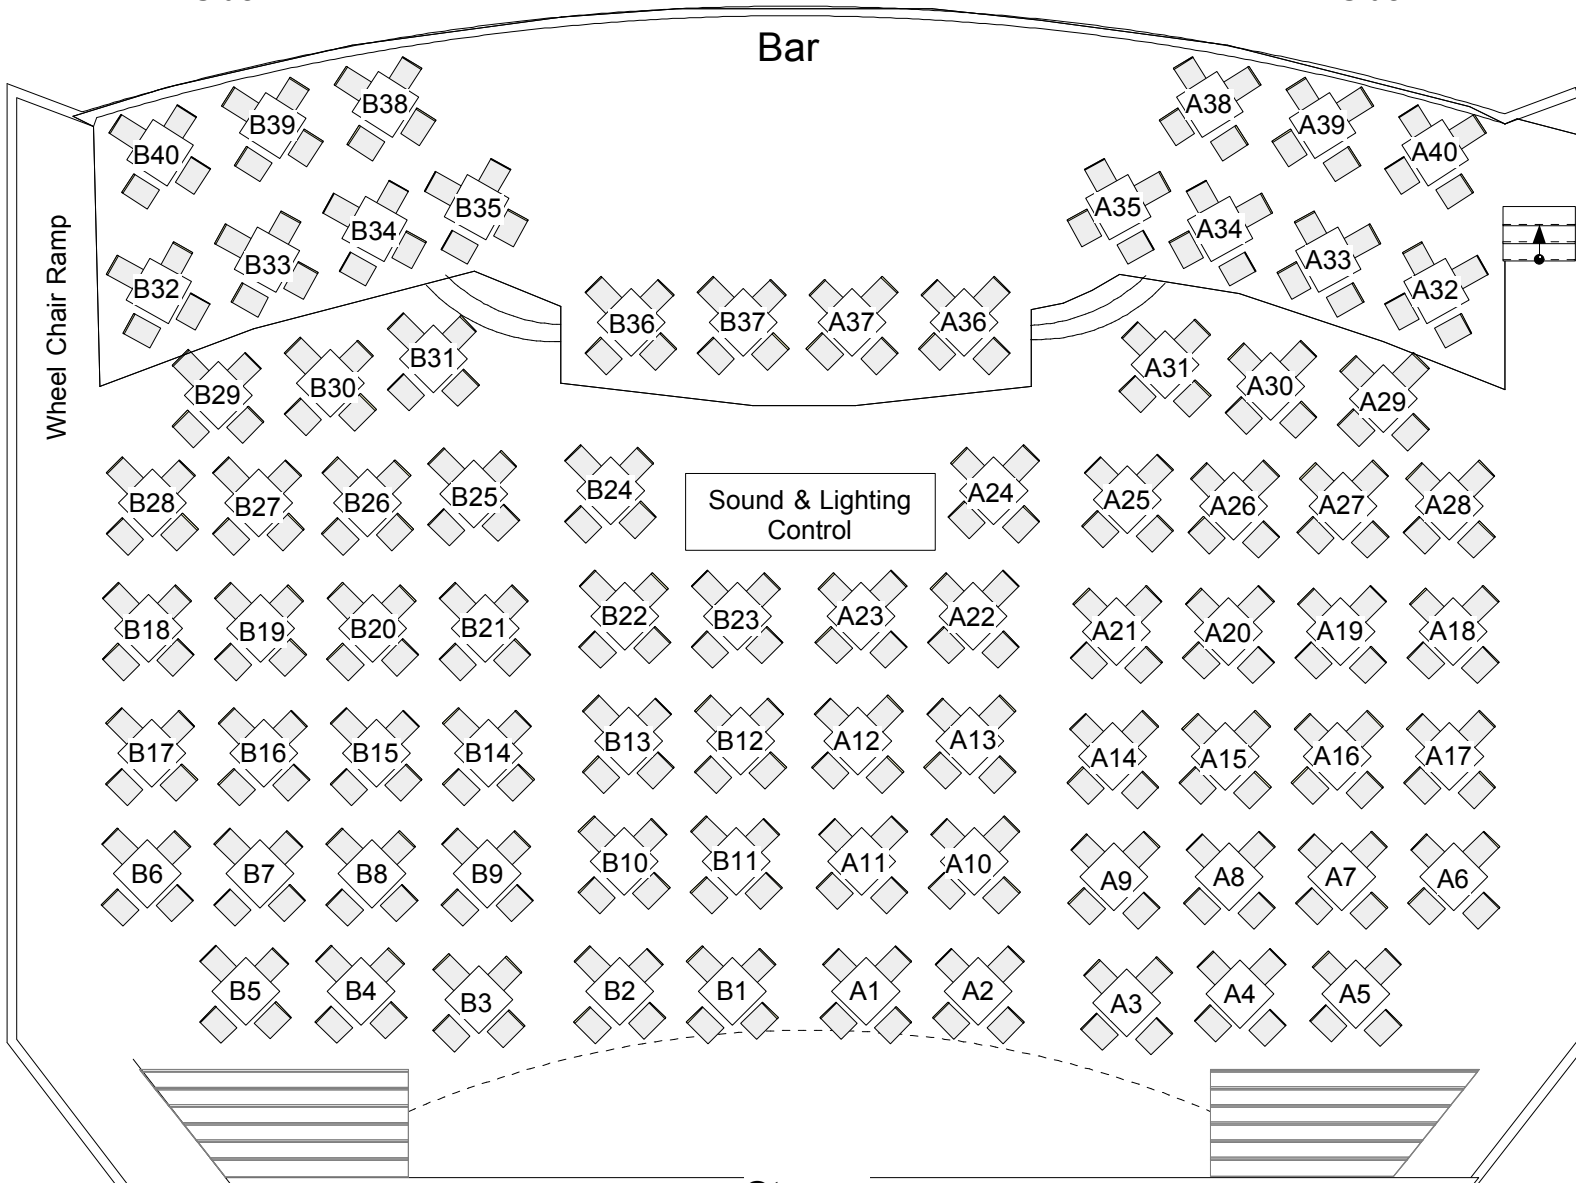

Approximate Scale: 1" = 10'-0" (1:120)

Side B

Side A

Bar

Wheel Chair Ramp

Seating Example:

Stage

Admiral Theatre Main Floor Seating Chart

320 Seats - 72 Terrace, 248 Orchestra

Box Office: (360) 373-6743

Technical Director Mark Thomason

Mark@AdmiralTheatre.org 360-981-5883

Admiral Theatre Balcony Seating Chart

502 Seats

154 Loge (Sections A-D)

348 Balcony (Sections E-Q)

Box Office: (360) 373-6743

Technical Director Mark Thomason

Mark@AdmiralTheatre.org 360-981-5883

Approximate Scale: 1" = 10'-0"