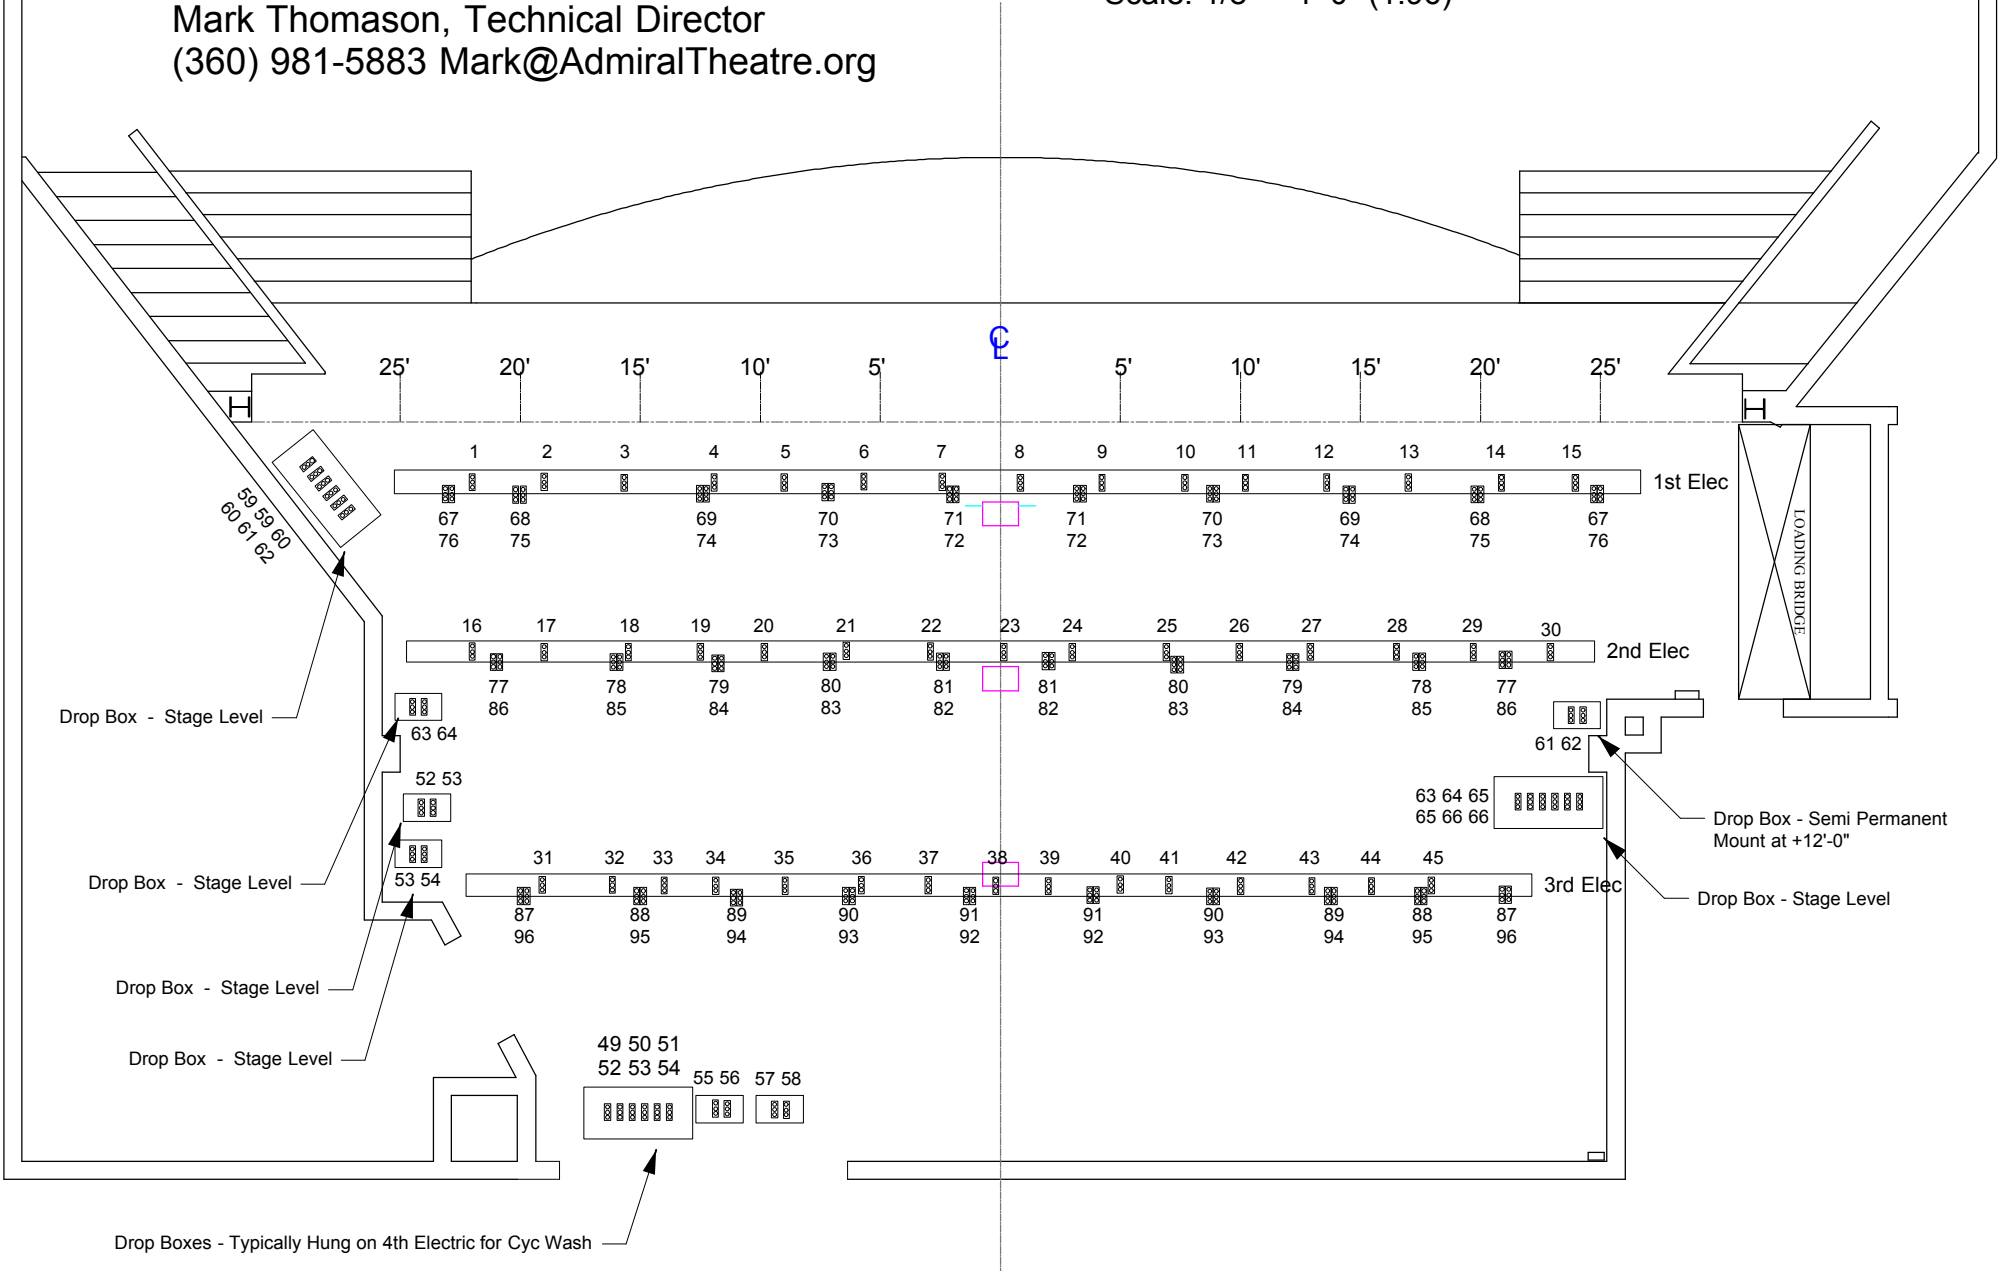

Admiral Theatre Circuit Plot -Stage  
 Bremerton, WA  
 Mark Thomason, Technical Director  
 (360) 981-5883 Mark@AdmiralTheatre.org

Scale: 1/8" = 1'-0" (1:96)

Stage

Admiral Theatre Circuit Plot - Catwalks  
Bremerton, WA  
Mark Thomason, Technical Director  
(360) 981-5883 Mark@AdmiralTheatre.org

Scale: 1/8" = 1'-0" (1:96)