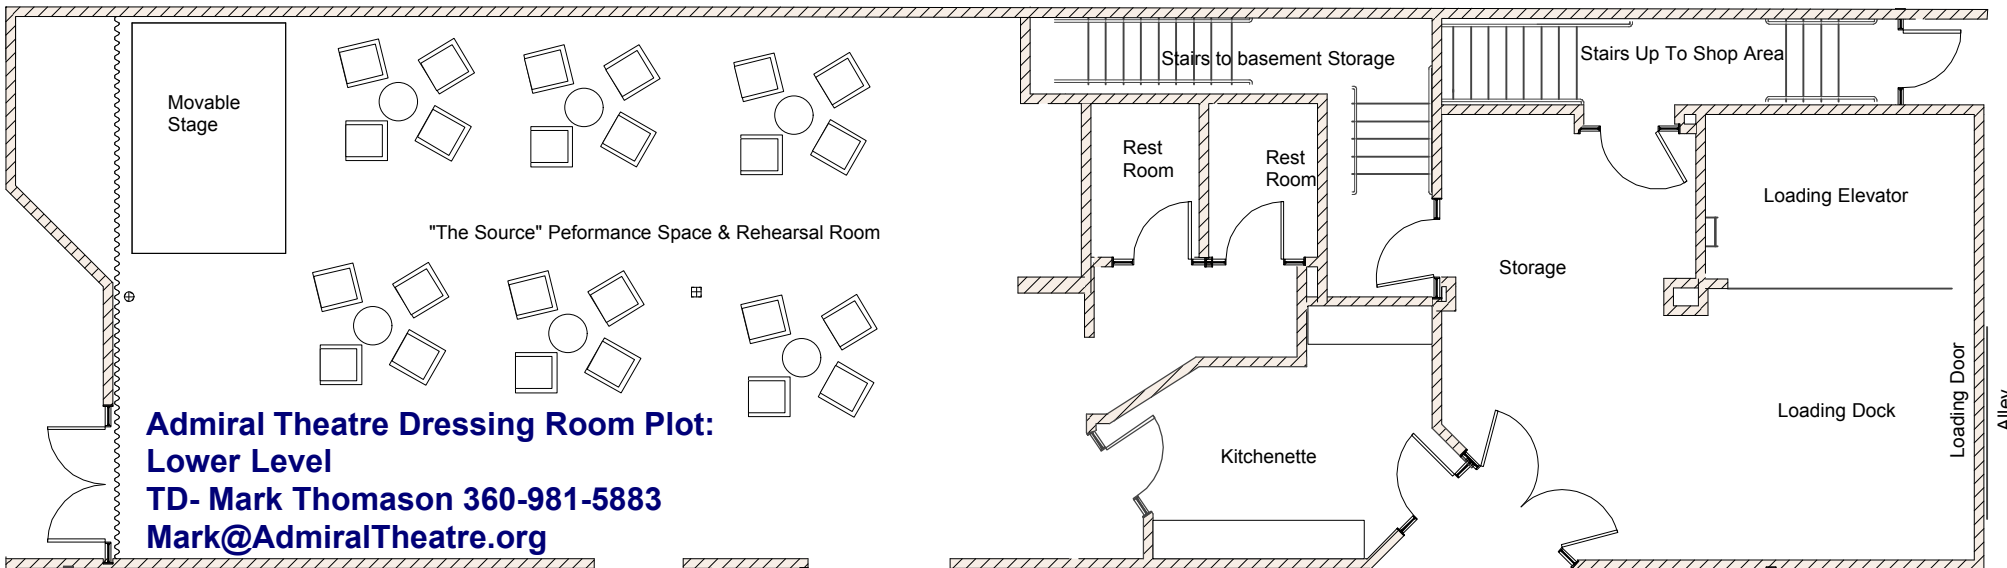

Dressing
Room #1

Production
Office

Stage

Stairs up to DR#4-6

Stairs Down to Green Room,
Source, Crossunder, Orchestra Pit

Admiral Theatre Dressing Room Plot: Stage Level
TD- Mark Thomason 360-981-5883 Mark@AdmiralTheatre.org

Scale: 1"=10'-0" (1:120)

**Admiral Theatre Dressing Room Plot:
Lower Level
TD- Mark Thomason 360-981-5883
Mark@AdmiralTheatre.org**

Scale: 1" = 10'-0" (1:120)

House Left

Admiral Theatre Dressing Room Plot: Upper Level
TD- Mark Thomason 360-981-5883 Mark@AdmiralTheatre.org

Scale: 1" = 10'-0" (1:120)