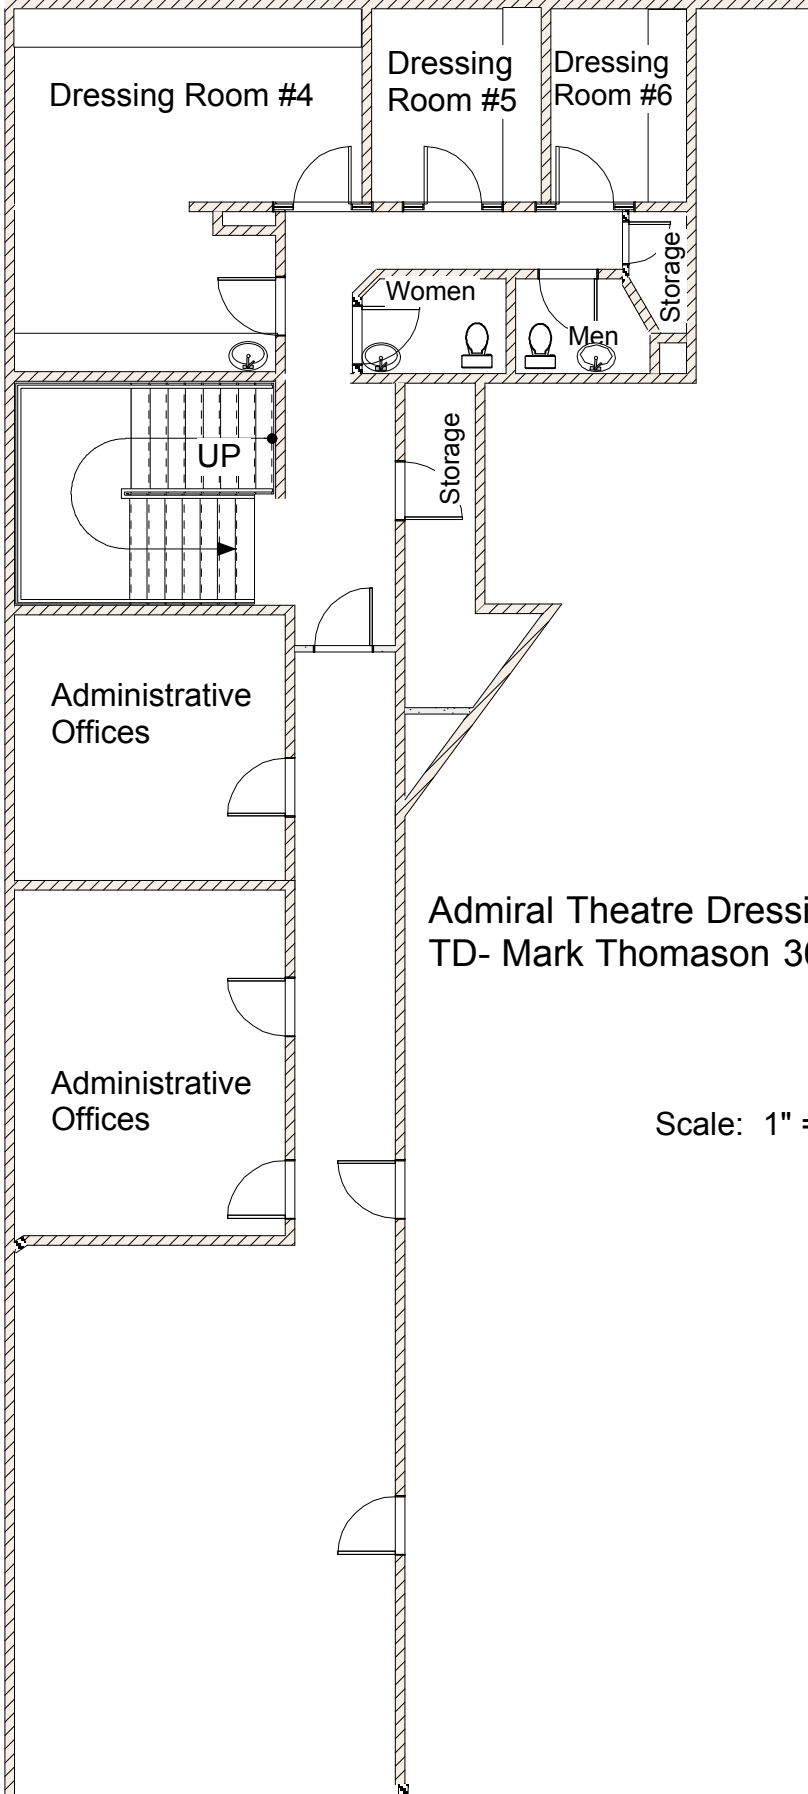

Dressing
Room #3

Ramp

Quick-
Change

Crossover

Ramp

Shower

Quick-
Change

High-Voltage Room-
No Access

Dressing
Room #1

Production
Office

Stage

Stairs up to DR#4-6

Stairs Down to Green Room,
Source, Crossunder, Orchestra Pit

Admiral Theatre Dressing Room Plot: Stage Level
TD- Mark Thomason 360-981-5883 Mark@AdmiralTheatre.org

Scale: 1"=10'-0" (1:120)

**Admiral Theatre Dressing Room Plot:
Lower Level
TD- Mark Thomason 360-981-5883
Mark@AdmiralTheatre.org**

Scale: 1" = 10'-0" (1:120)

House Left

Admiral Theatre Dressing Room Plot: Upper Level
TD- Mark Thomason 360-981-5883 Mark@AdmiralTheatre.org

Scale: 1" = 10'-0" (1:120)