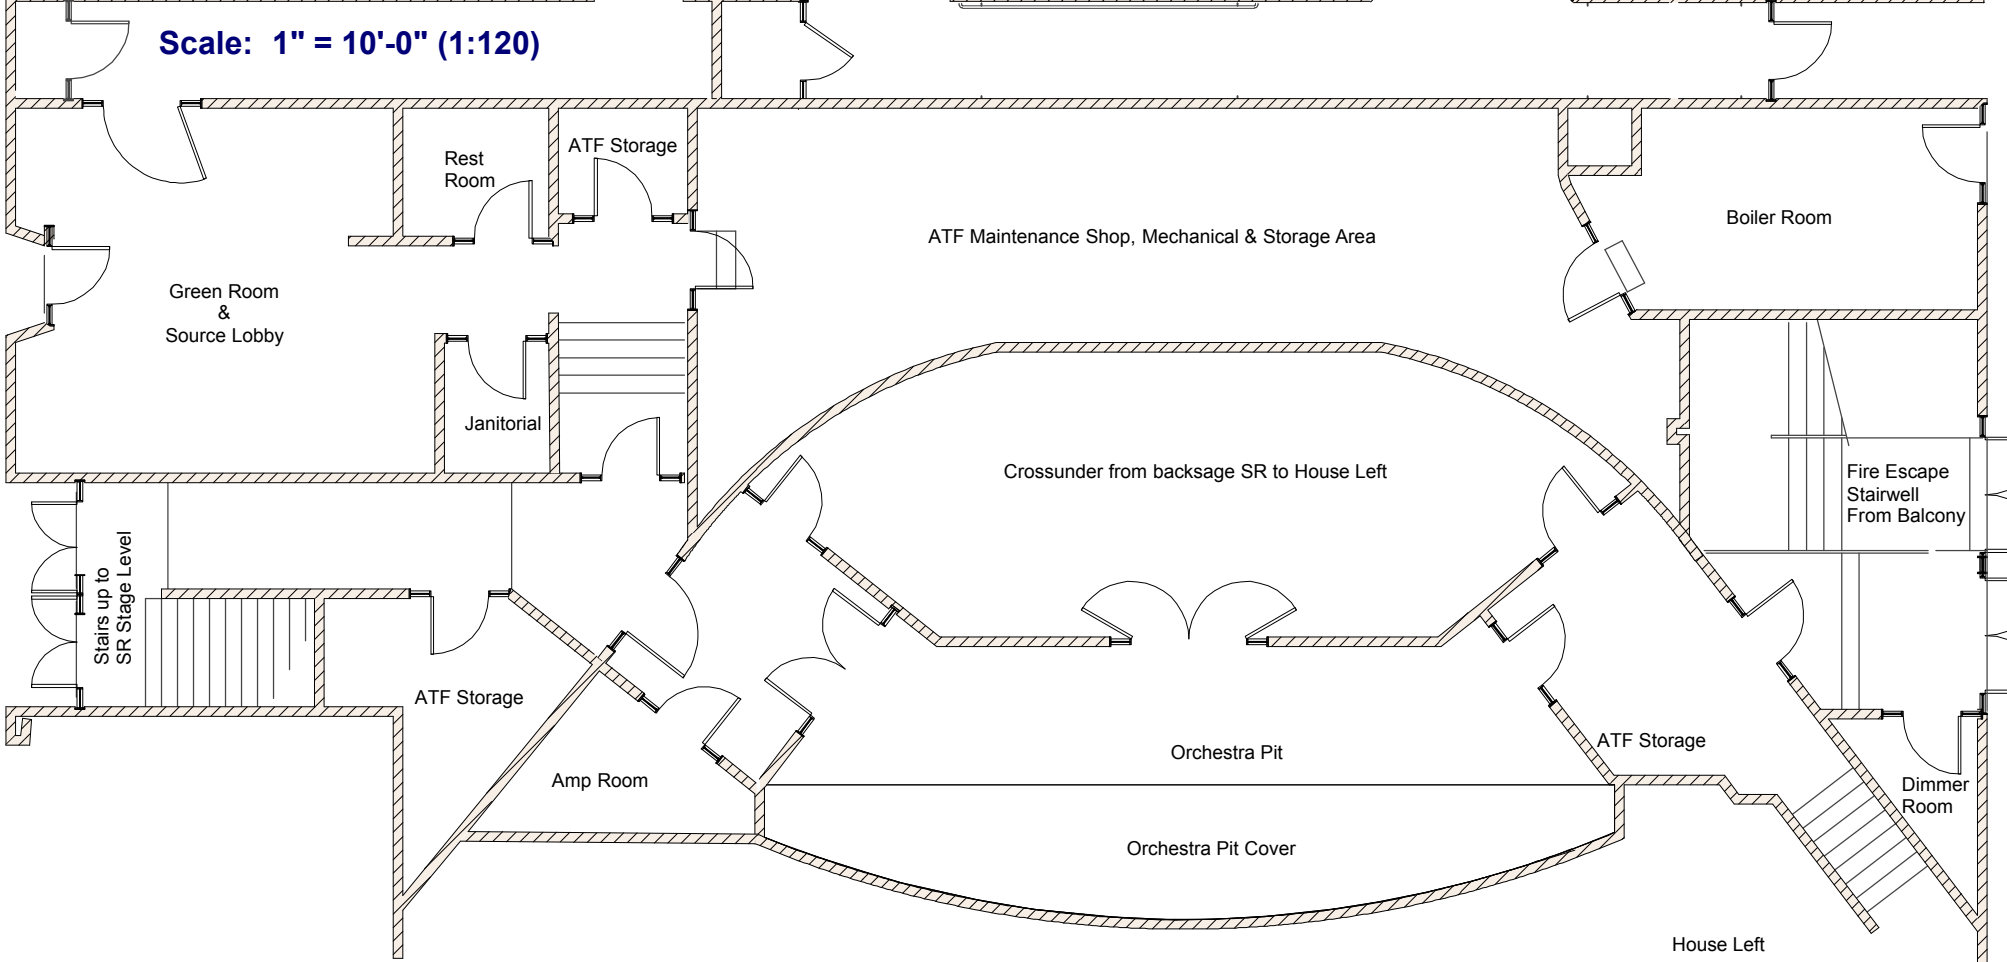

Dressing
Room #3

Ramp

Quick-
Change

Crossover

Ramp

Shower

Quick-
Change

High-Voltage Room-
No Access

Dressing
Room #1

Production
Office

Stage

Stairs up to DR#4-6

Stairs Down to Green Room,
Source, Crossunder, Orchestra Pit

Admiral Theatre Dressing Room Plot: Stage Level
TD- Mark Thomason 360-981-5883 Mark@AdmiralTheatre.org

Scale: 1"=10'-0" (1:120)

**Admiral Theatre Dressing Room Plot:
Lower Level
TD- Mark Thomason 360-981-5883
Mark@AdmiralTheatre.org**

Scale: 1" = 10'-0" (1:120)

House Left

Admiral Theatre Dressing Room Plot: Upper Level
TD- Mark Thomason 360-981-5883 Mark@AdmiralTheatre.org

Scale: 1" = 10'-0" (1:120)